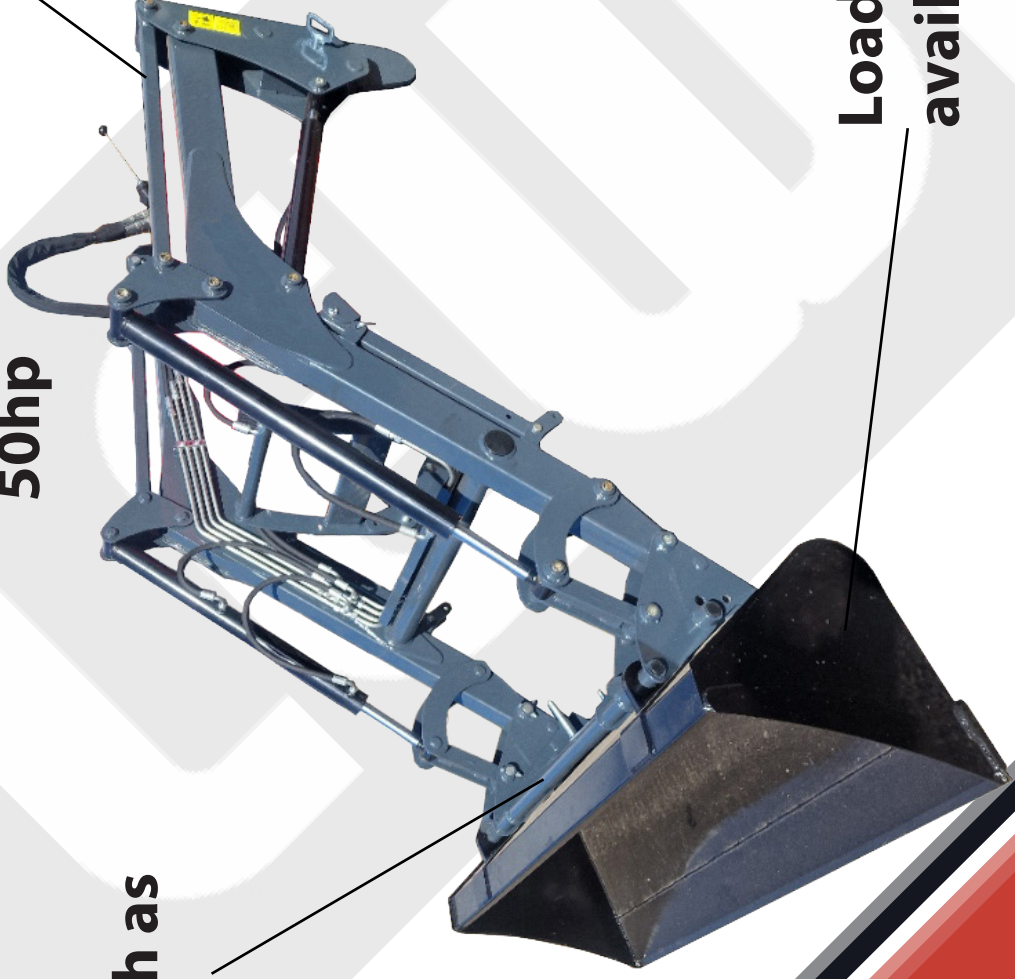

LEWIS

**2 Models: 25hp
50hp**

**Euro 8 hitch as
standard**

**Level lift & non
level lift models**

from
£3495

Volume discounts available

**3rd Service
available with
loader or as an
aftermarket
addition**

**Loader Attachments:
available see reverse**

Loader Attachments

Euro 8, skid steer, John Deere, Lewis QH

Note: Volume discounts available

£495

£1945

£375

£450

£775

£1450

£595

£520

£475

£575