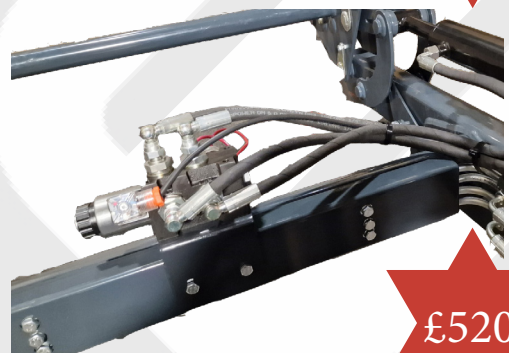

Loader Attachments

Euro 8, skid steer, John Deere, Lewis QH

Note: Volume discounts available

£495

£1945

£375

£450

£775

£1450

£595

£520

£475

£575