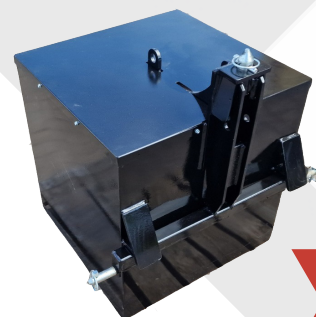

Loader Attachments

Euro 8, skid steer, John Deere, Lewis QH

Note: Volume discounts available

£495

£1945

£375

£450

£775

£1450

£595

£520

£475

£575